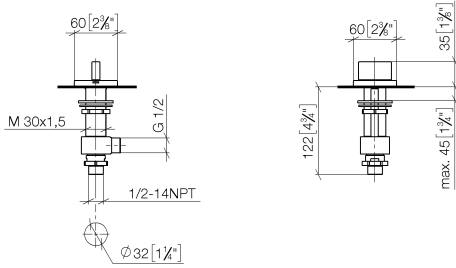

20 000 706

- hole diameter valve 32 mm
- rosette 60 x 60 mm
- with hot marking

	Dark Chrome	20 000 706-19
	Chrome	20 000 706-00
	Brushed Platinum	20 000 706-06
	Brushed Champagne (22kt Gold)	20 000 706-46
	Champagne (22kt Gold)	20 000 706-47
	Brushed Dark Platinum	20 000 706-99

20 000 706

mm [inches]

Flow rate chart

Certificates

WRAS\_2103001.

20 000 706

Parts for other finishes can be found here: [Chrome](#)

### Spare parts list

No.	Item Number	Name	Quantity used	Delivery time
1	90 20 70 051 05-19	handle ( hot )	1	20
2	04 17 11 058 32 90	side panel	1	2
3	90 90 03 132 00 90	top	1	2
4	04 23 10 032 78 90	fixing set	1	2
5	04 17 11 023 10 90	distributor	1	2
6	90 23 30 040 00-19	threaded connector	1	-
Spare part can no longer be ordered, please order the replacement item				
7	09 30 11 059 90	disc	1	2
8	09 23 10 012 90	nut	1	2