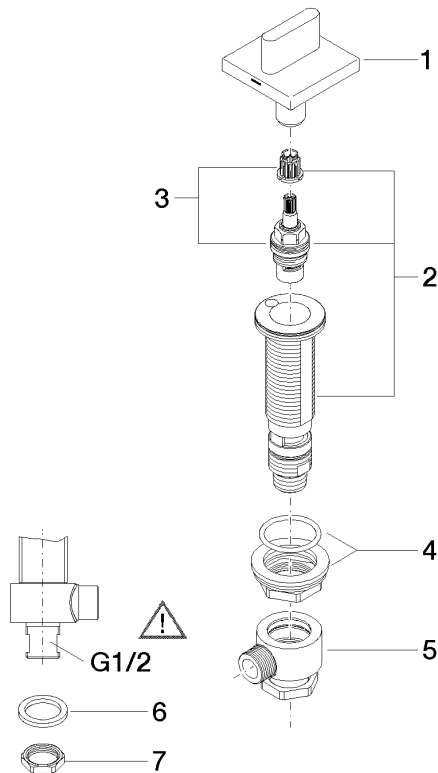

20 000 706

- hole diameter valve 32 mm
- rosette 60 x 60 mm
- with hot marking

	Dark Chrome	20 000 706-19
	Chrome	20 000 706-00
	Brushed Platinum	20 000 706-06
	Brushed Champagne (22kt Gold)	20 000 706-46
	Champagne (22kt Gold)	20 000 706-47
	Brushed Dark Platinum	20 000 706-99

20 000 706

mm [inches]

Flow rate chart

Certificates

WRAS\_2103001.

20 000 706

Parts for other finishes can be found here: [Chrome](#)

### Spare parts list

No.	Item Number	Name	Quantity used	Delivery time
1	90 20 70 051 05-19	handle ( hot )	1	20
2	04 17 11 058 32 90	side panel	1	2
3	90 90 03 132 00 90	top	1	2
4	04 23 10 032 78 90	fixing set	1	2
5	04 17 11 023 10 90	distributor	1	2
6	90 23 30 040 00-19	threaded connector	1	-
Spare part can no longer be ordered, please order the replacement item				
7	09 30 11 059 90	disc	1	2
8	09 23 10 012 90	nut	1	2